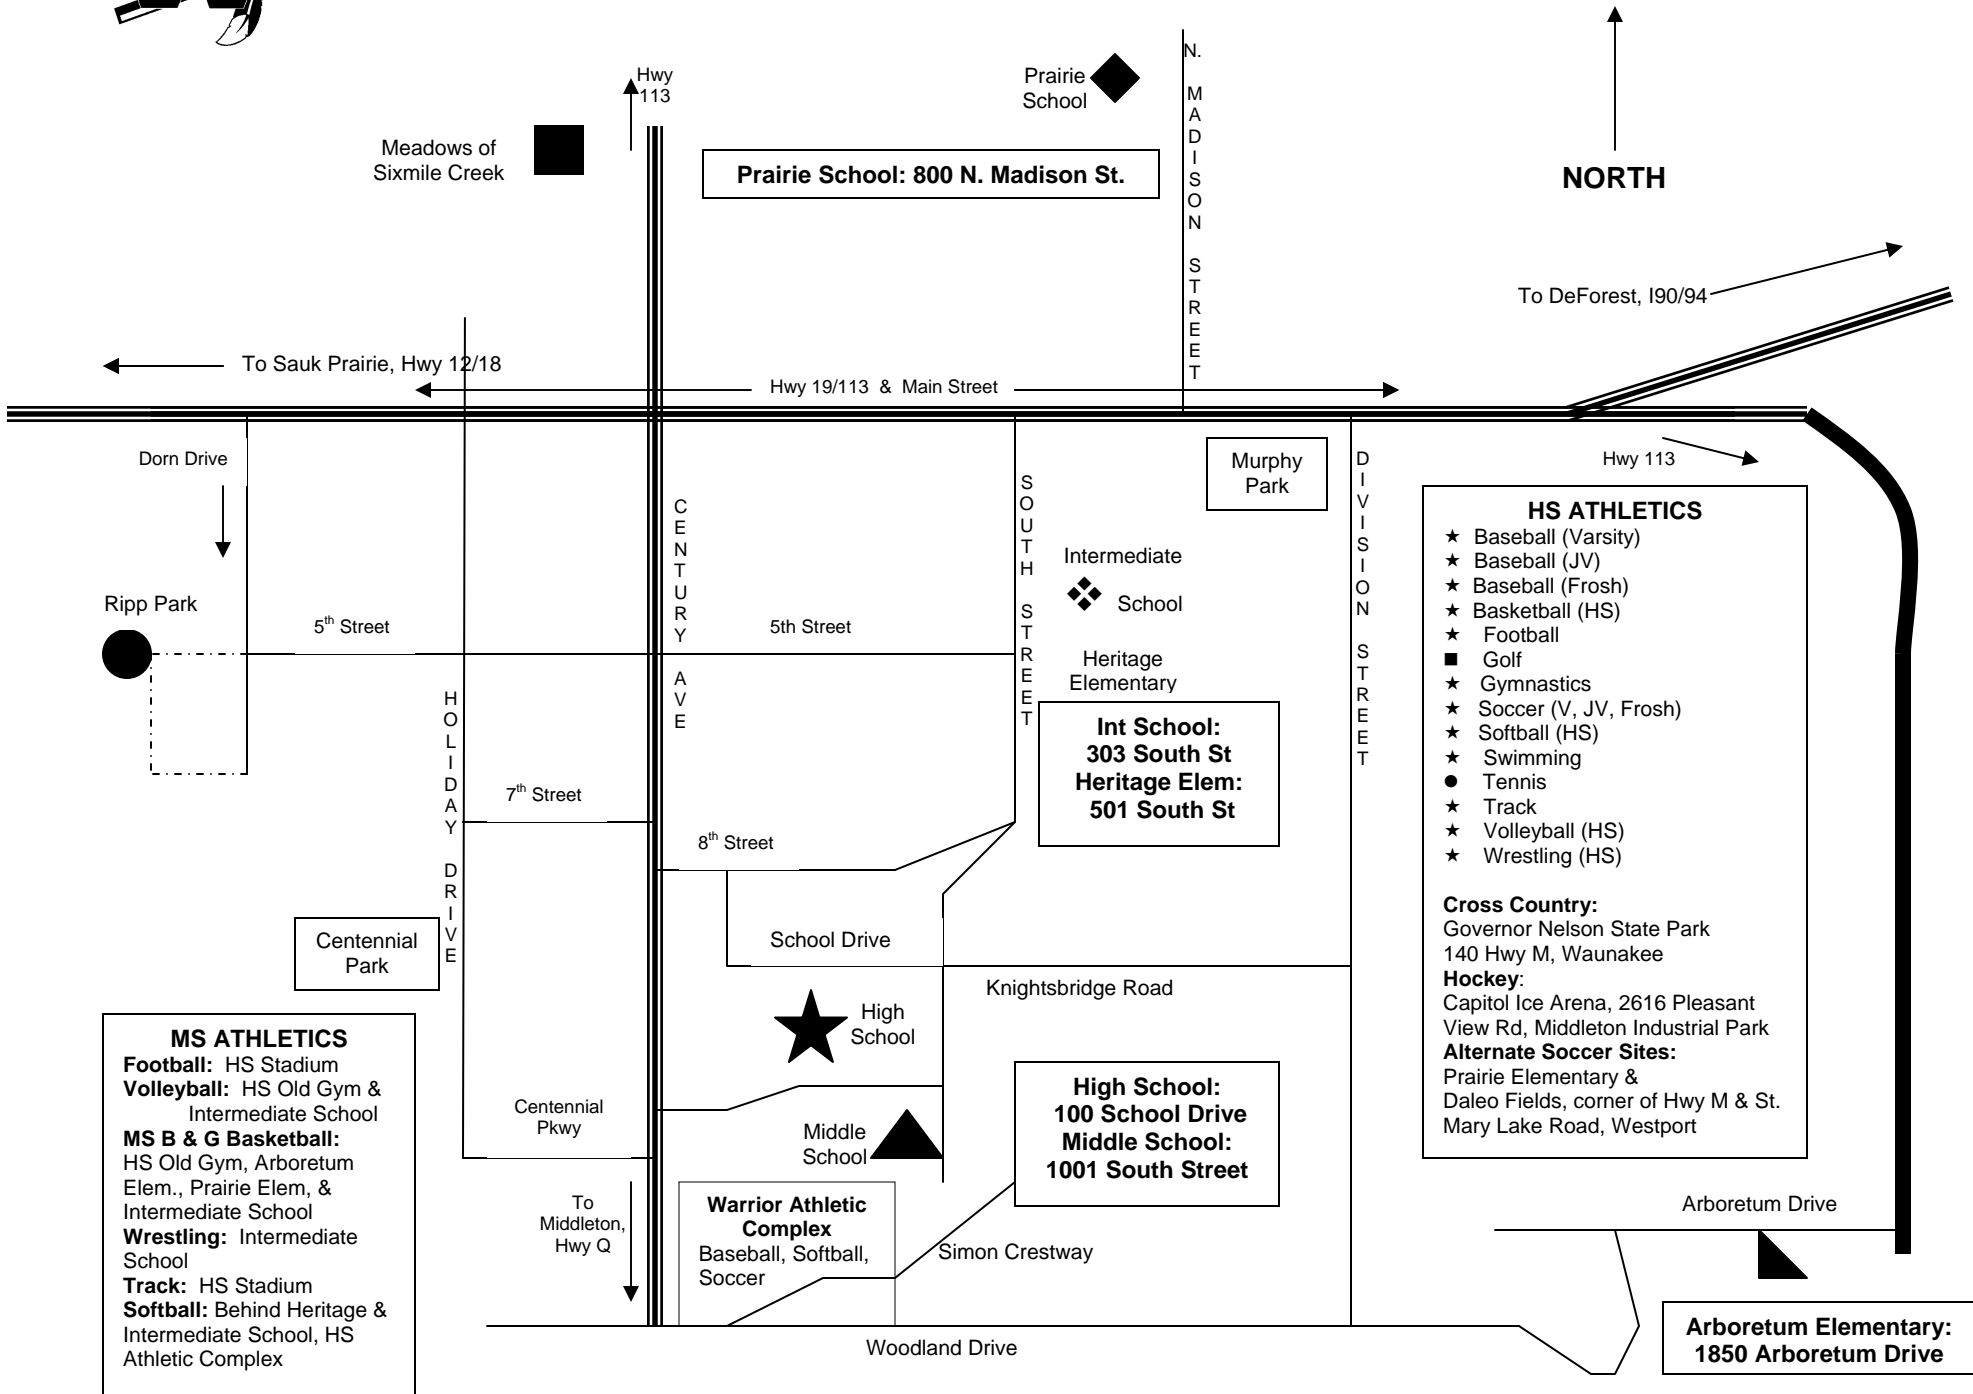

WAUNAKEE

NORTH

To DeForest, I90/94

To Sauk Prairie, Hwy 12/18

Hwy 19/113 & Main Street

Hwy 113

HS ATHLETICS

- ★ Baseball (Varsity)
- ★ Baseball (JV)
- ★ Baseball (Frosh)
- ★ Basketball (HS)
- ★ Football
- Golf
- ★ Gymnastics
- ★ Soccer (V, JV, Frosh)
- ★ Softball (HS)
- ★ Swimming
- Tennis
- ★ Track
- ★ Volleyball (HS)
- ★ Wrestling (HS)

Cross Country:

Governor Nelson State Park
140 Hwy M, Waunakee

Hockey:

Capitol Ice Arena, 2616 Pleasant
View Rd, Middleton Industrial Park

Alternate Soccer Sites:

Prairie Elementary &
Daleo Fields, corner of Hwy M & St.
Mary Lake Road, Westport

Prairie School: 800 N. Madison St.

Prairie School

Murphy Park

Intermediate School

Heritage Elementary

Int School:
303 South St
Heritage Elem:
501 South St

High School

High School:
100 School Drive
Middle School:
1001 South Street